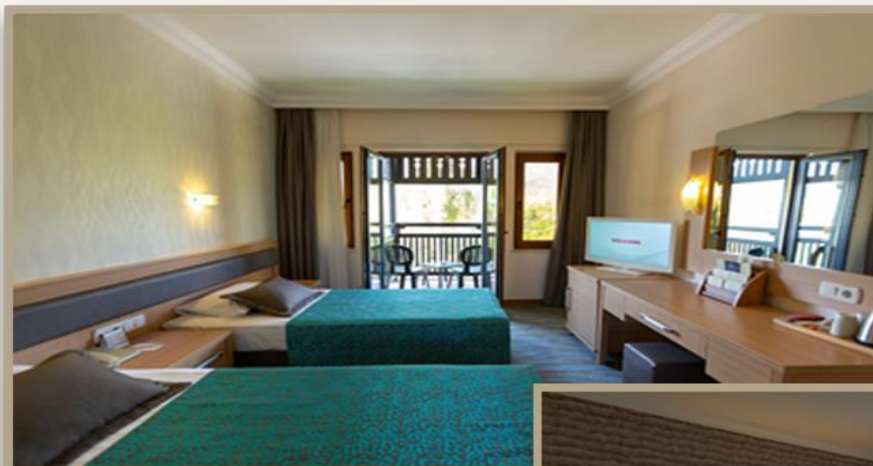

ROOM TYPE	NUMBER OF ROOMS	TOTAL M ²	MIN. / MAX. PAX
MAIN BUILDING COMFORT SEA VIEW ROOM	10	23 m ²	1 / 2 + 1 / 3

These rooms are located in main buildings A Block, All rooms completely renovated. with Garden, Street, Roof view. All the rooms have merble flooring. In the rooms, there is LED TV, free Wireless Internet, free safe box, tea / coffee set, minibar, balcony, direct phone, central air conditioner, shower and WC.

ROOM TYPE	NUMBER OF ROOMS	TOTAL M ²	MIN. / MAX. PAX
MAIN BUILDING COMFORT LAND VIEW ROOM	64	23 m ²	1 / 2 + 1 / 3

These rooms are located in main buildings A Block, All rooms completely renovated. with Garden, Street, Roof view. All the rooms have carpet flooring. In the rooms, there is LED TV, free Wireless Internet, free safe box, tea / coffee set, minibar, balcony, direct phone, central air conditioner, shower and WC.

ROOM TYPE	NUMBER OF ROOMS	TOTAL M ²	MIN. / MAX. PAX
MAIN BUILDING STANDART SEA VIEW ROOM	20	23 m ²	1 / 2 + 1 / 3

These rooms are located in two main buildings of our hotel. All the rooms have carpet flooring. In the rooms, there is LED TV, free Wireless Internet, free safe box, tea / coffee set, minibar, balcony, direct phone, central air conditioner, shower and WC.

ROOM TYPE	NUMBER OF ROOMS	TOTAL M ²	MIN. / MAX. PAX
MAIN BUILDING STANDART LAND VIEM ROOM	156	23 m ²	1 / 2 + 1 / 3

These rooms are located in two main buildings of our hotel. All the rooms have carpet flooring. In the rooms, there is LED TV, free Wireless Internet, free safe box, tea / coffee set, minibar, balcony, direct phone, central air conditioner, shower and WC.