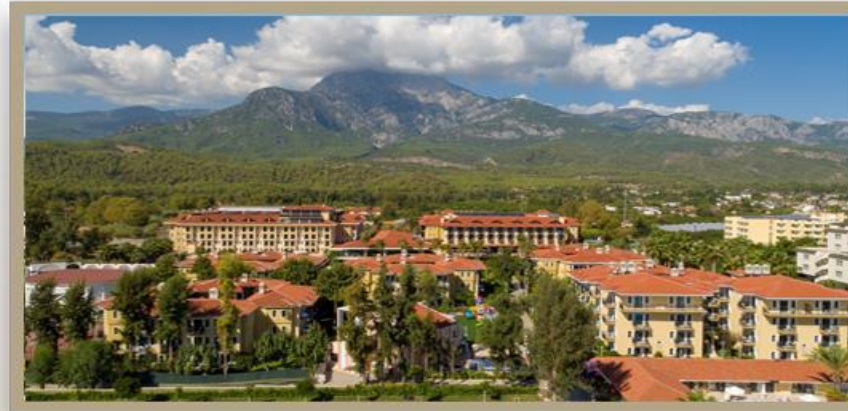

FACT SHEET – SUMMER 2023

April 26, 2023 – November 10, 2023

LOCATION

Opening date	1996	Last renovation	2023
Category	5*	Total area	48.000 m ²
Concept	Ultra All Inclusive / UAI (26.04.2023 – 10.11.2023)	Airport distance	70 km
Address	Tekirova Mh. Tekirova Cd. No:17 07995 Tekirova-Kemer-Antalya	Kemer Centre distance	15 km
Phone	+90 242 813 66 00	Transport	Bus / Taxi / Hotel Transfer Service
Fax	+90 242 821 47 92	Beach / Location	right on the coast, beach usage area: 300 m
E-Mail	info@phaselisrose.com	Internet	Wi-Fi Standard – free of charge