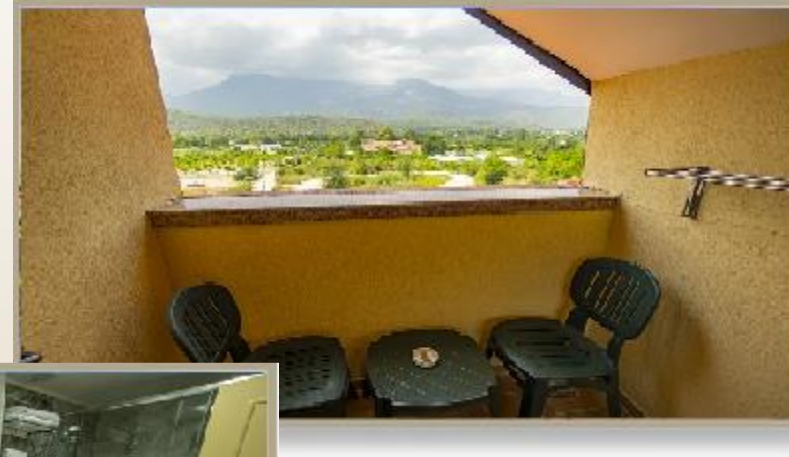

ODA TİPİ	ADET	TOPLAM M²	MİN. / MAK. KİŞİ
MAIN BUILDING ROOF ROOM SNG/DBL USE	26	20 m²	1 / 2

These rooms are located in main buildings B Block on the rooftop of our hotel. these room only 1 or 2 person can accommodate, Rooms with Garden, Street, Roof view. All the rooms have carpet flooring. In the rooms, there is LED TV, free Wireless Internet, free safe box, tea / coffee set, minibar, balcony, direct phone, central air conditioner, shower and WC.