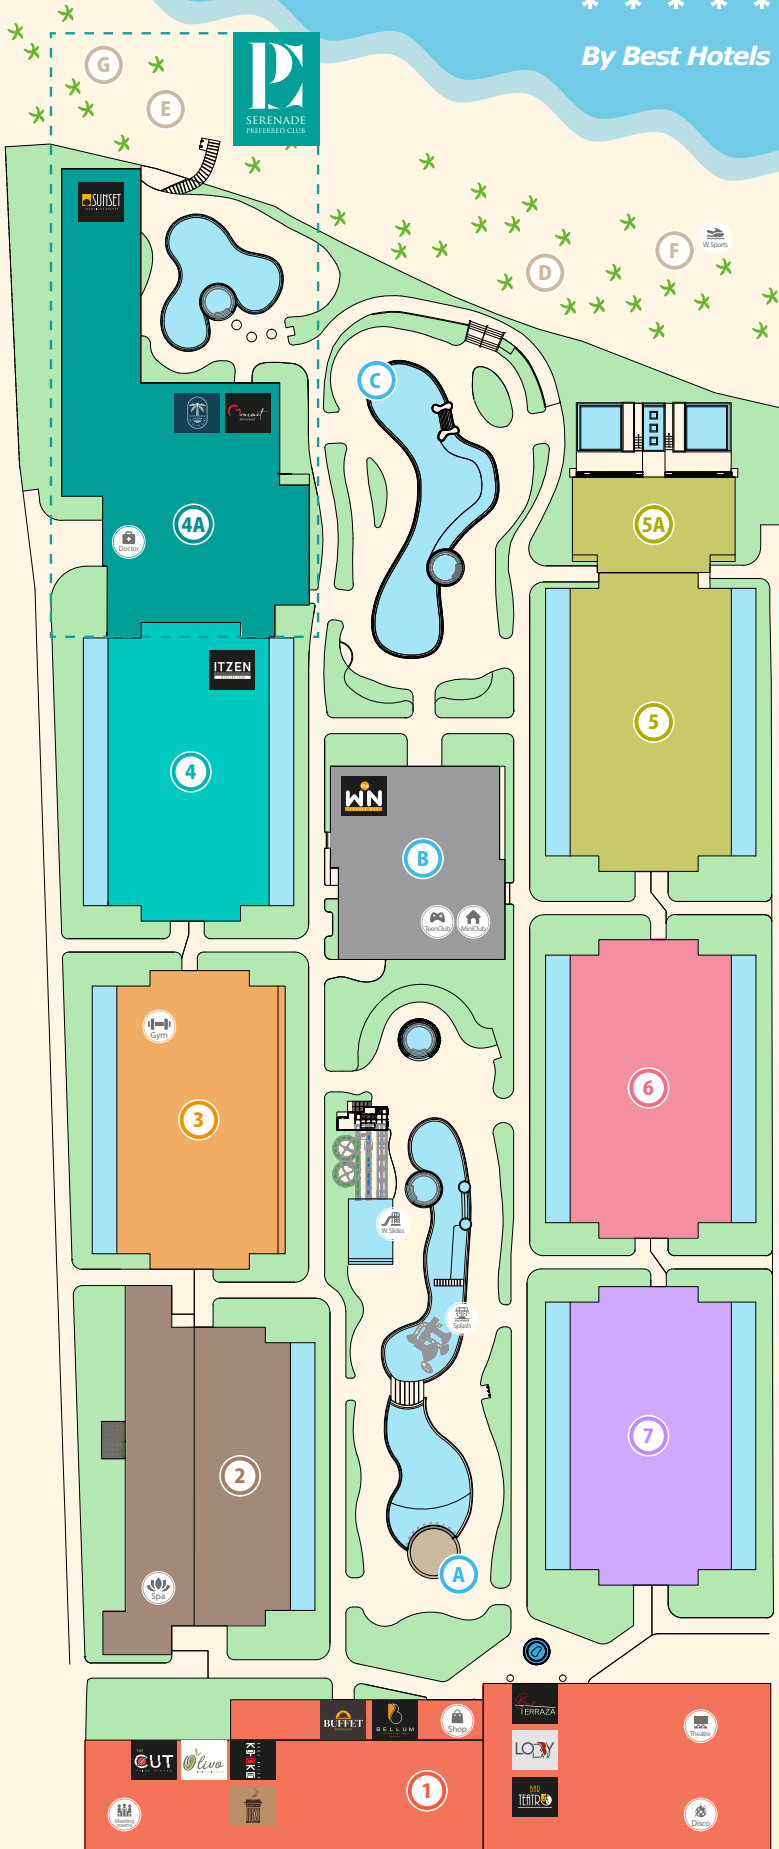

WATER SPORTS: A wide variety of water activities for the whole family, both free and with extra charge, to fully enjoy the crystal clear waters of the Cabeza de Toro beach: Hobby Catamaran, Paddle Board, Kayaking, Windsurf, Snorkeling, Diving Initiation, Parasailing, Fishing, Seaquarium, Party Boat, Glass Boat, Charter Boat, Banana Boat, Radikal, etc.

BEACH & SPA RESORT

Serenade Punta Cana

* * * * *

By Best Hotels

PLAYA
Beach

EDIFICIO 1 • Building 1

- | | |
|---|--|
| REST. BUFFET CENTRAL PLAZA
Central Plaza Buffet Restaurant | TIENDA
Shop |
| REST. MEDITERRANEO BELLUM
Bellum Mediterranean Rest. | TEATRO
Theater |
| RECEPCIÓN PRINCIPAL
Main Front Desk | BAR TERRAZA
Terrace Bar |
| RECEPCIÓN GRUPOS
Groups Front Desk | BAR TEATRO
Theatre Bar |
| TOUR DESK
Tour Desk | VERTIGO DISCOTECA
Vertigo Disco |
| SALONES DE EVENTOS Y CONF.
Meeting Rooms | REST. ASIÁTICO KYOKA
Kyoka Asian Food |
| ATENCIÓN AL CLIENTE
Guest Service Desk | REST. ITALIANO O'LIVO
O'livo Italian Delicatessen |
| CUARTO DE EQUIPAJES
Luggage Room | REST. STEAKHOUSE THE CUT
The Cut Prime Steak |
| COFFEE SHOP MAZE
Maze Coffee Shop | VACATION CLUB
Vacation Club |
| BAR LOBBY
Lobby Bar | HABITACIONES / Rooms
1301 a 1412 |

EDIFICIO 2 • Building 2

- | | |
|----------------------------------|-------------------------------------|
| SPA SERENE
Spa Serene | HABITACIONES / Rooms
2101 a 2416 |
| SALÓN DE BELLEZA
Beauty Salon | |