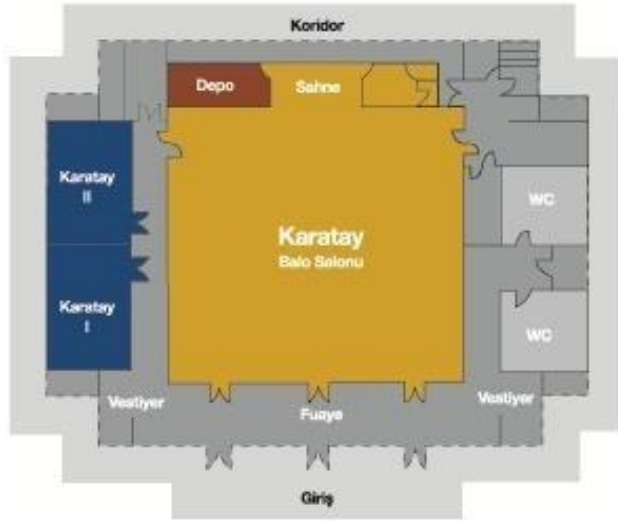

CONFERENCE FACILITIES		
Type	Name of Meeting Facility	Capacity (theatre style)
Ballroom	Karatay	400
Workshop 1	Karatay 1	50
Workshop 2	Karatay 2	50
Workshop 3	Divan 1	70
Workshop 4	Divan 2	70
Workshop 5	Divan 3	12